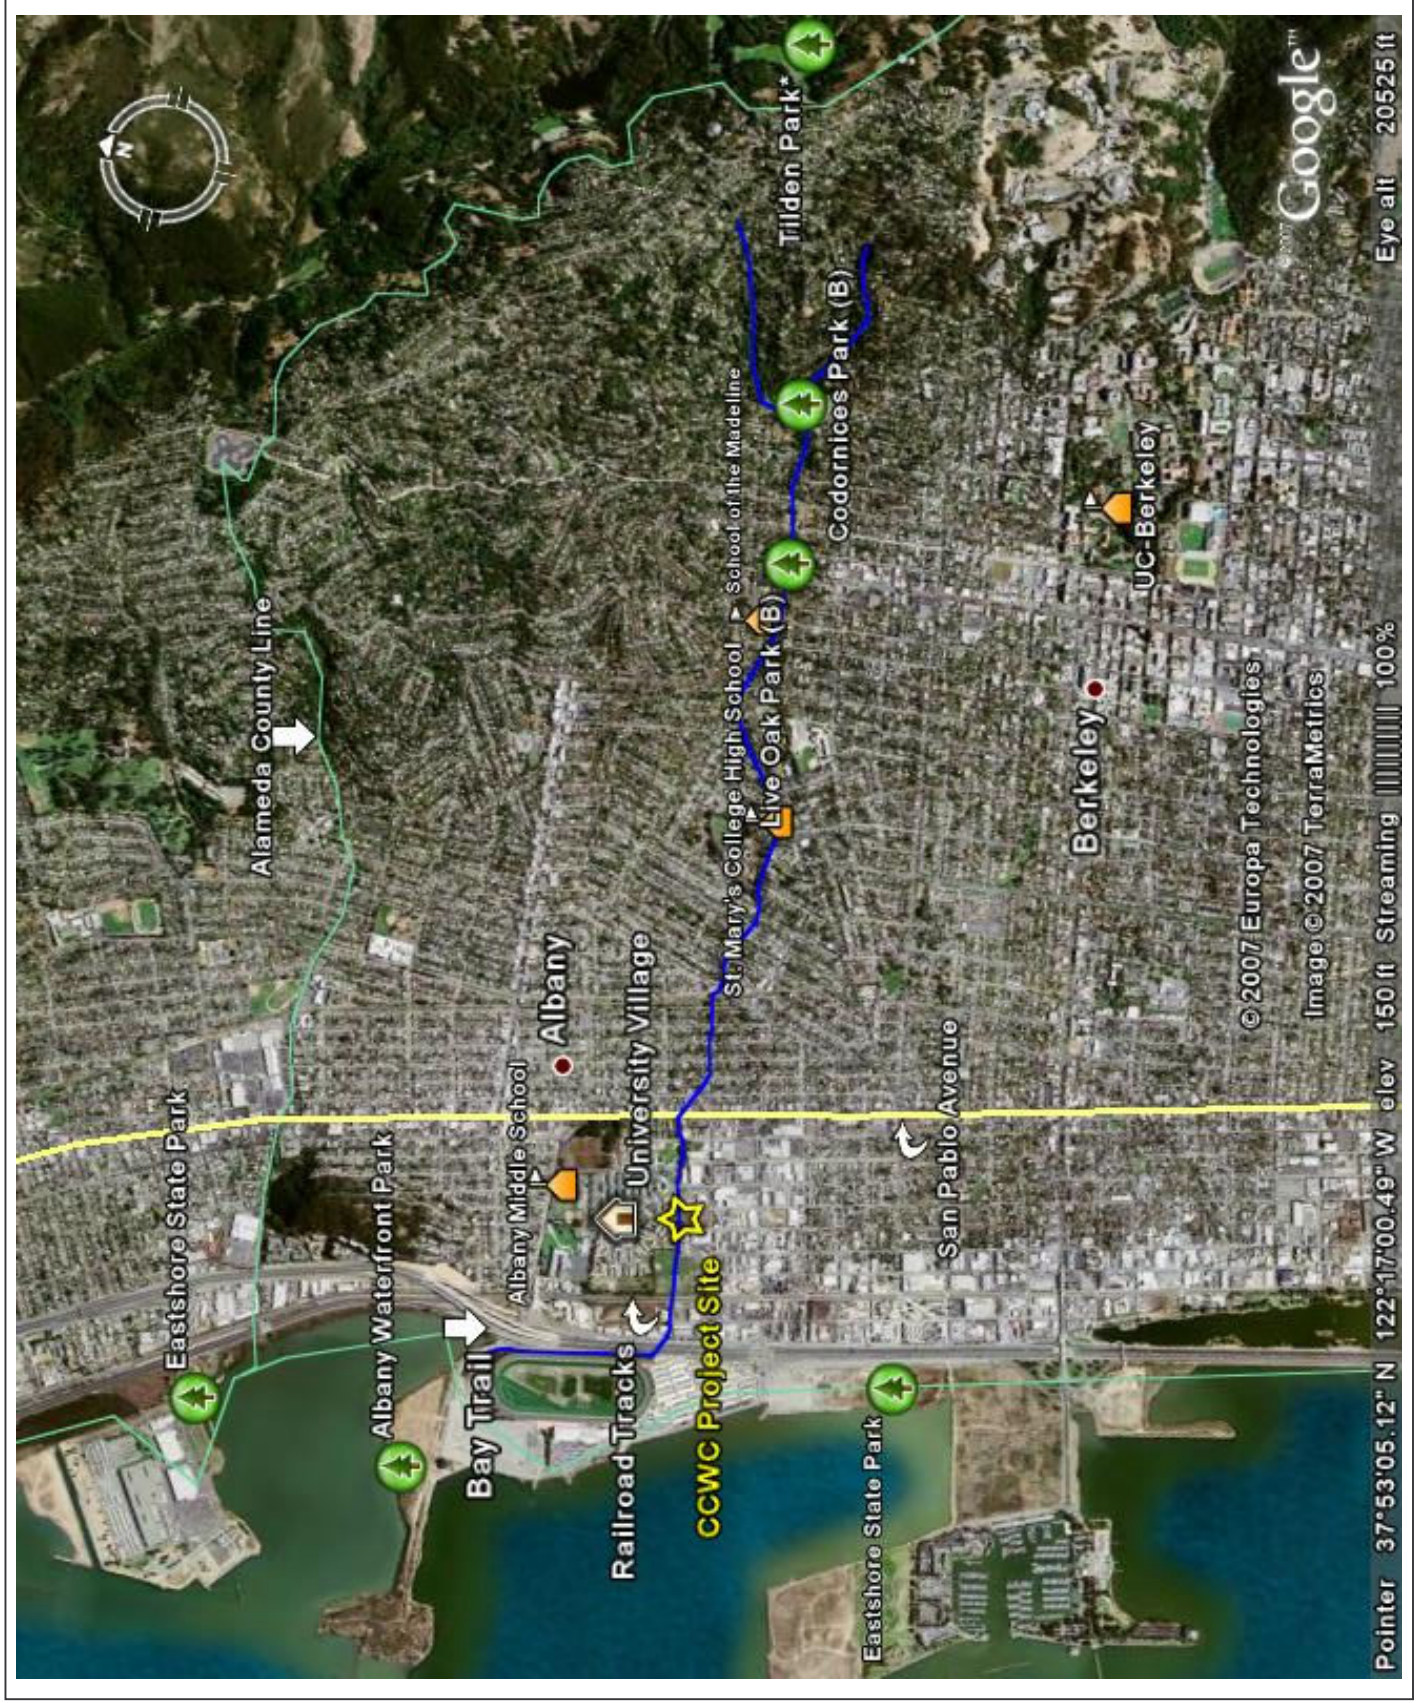

Figure #1: Regional Codornices Creek Watershed Map

NOTE: * denotes property of East Bay Regional Park District